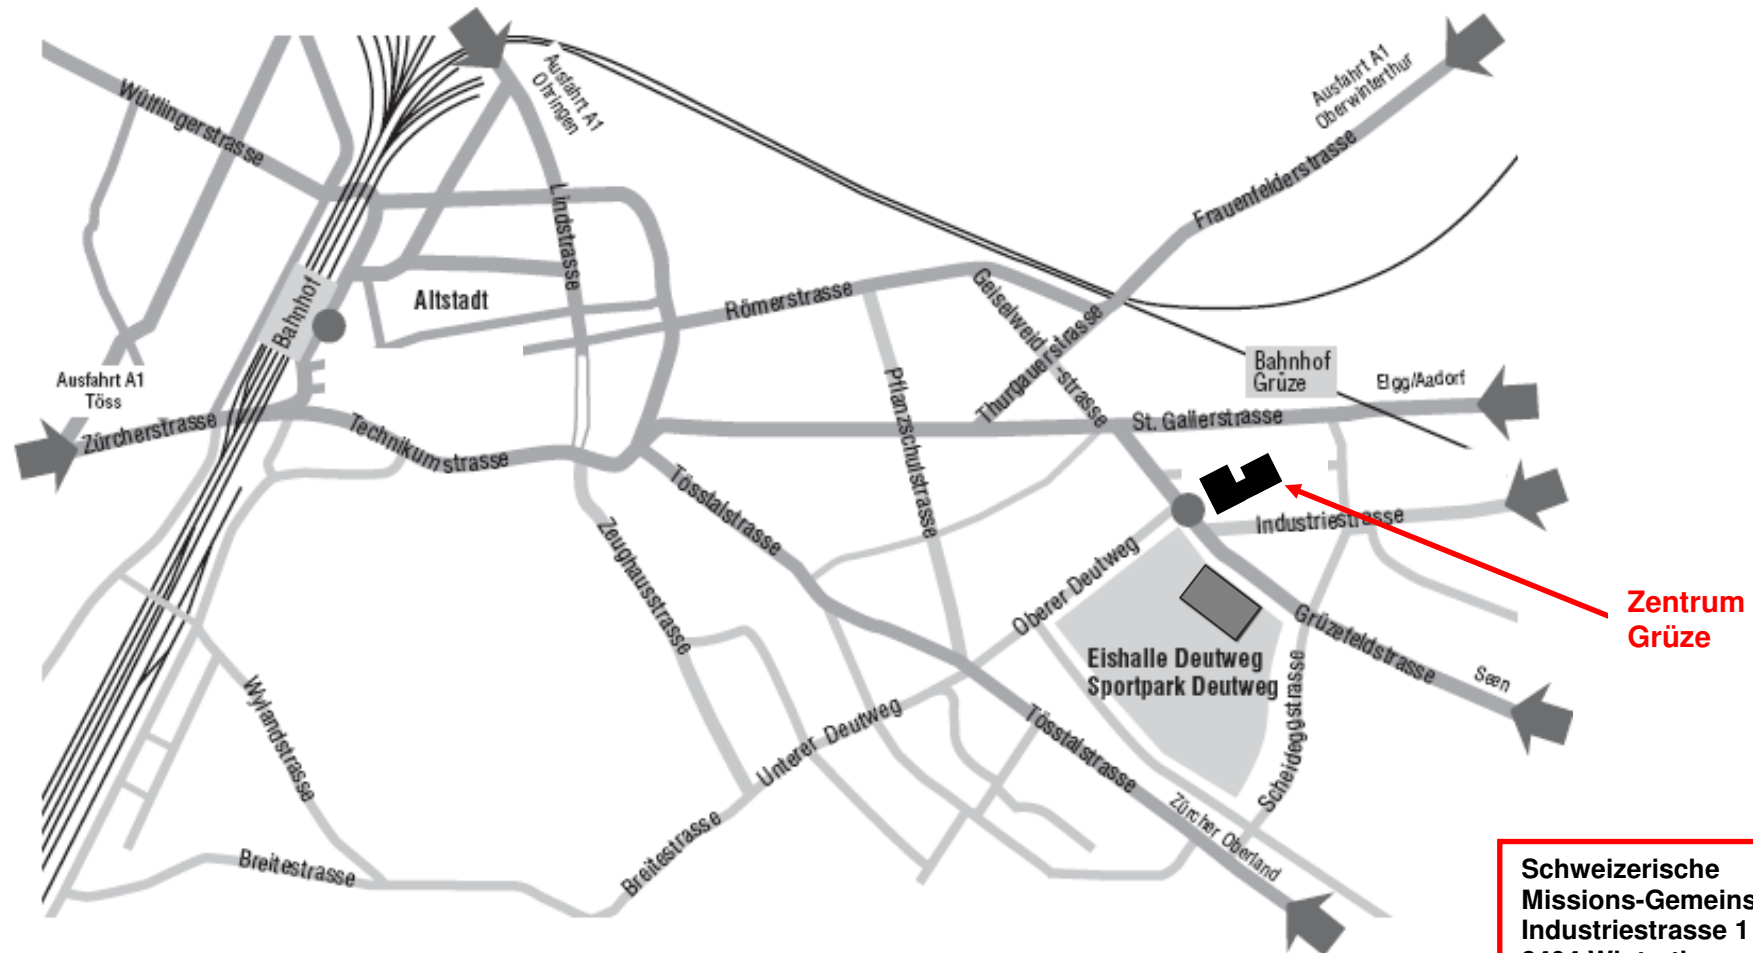

## Directions to Swiss Mission Fellowship

### by car

- ◆ From Zurich: Motorway Exit Töss (Brütten / Dättneu!!!) → Breitestrasse → Deutweg
- ◆ From St. Gallen: Motorway Exit Oberwinterthur → Winterthur → Stadtmitte

### by train

- ◆ Take the bus at the main station Winterthur until the bus station „Eishalle“. The bus numbers going to “Eishalle” are: No 3 (direction Oberseen), No 5 (Technorma), No 14 (Hegi) **OR**
- ◆ Take the train at the main station Winterthur to “Grüze”, this is one station after the main station. You have to take the train S12 (direction Seen), S26 (Rüti) or S35 (Wil). Then you have to walk about 7 minutes to the office